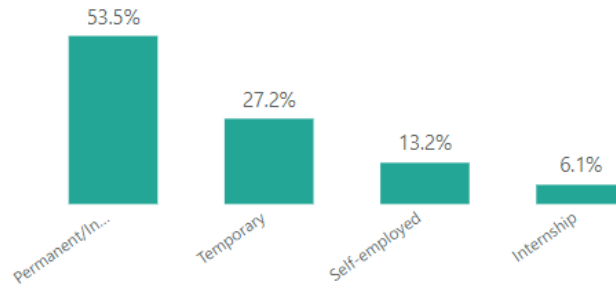

Job duties and responsibilities

Gross monthly income

(those employed full-time)

1912 €

Type of contract

Time taken to find first job

(not available for masters)

The figures are from the most recent year available